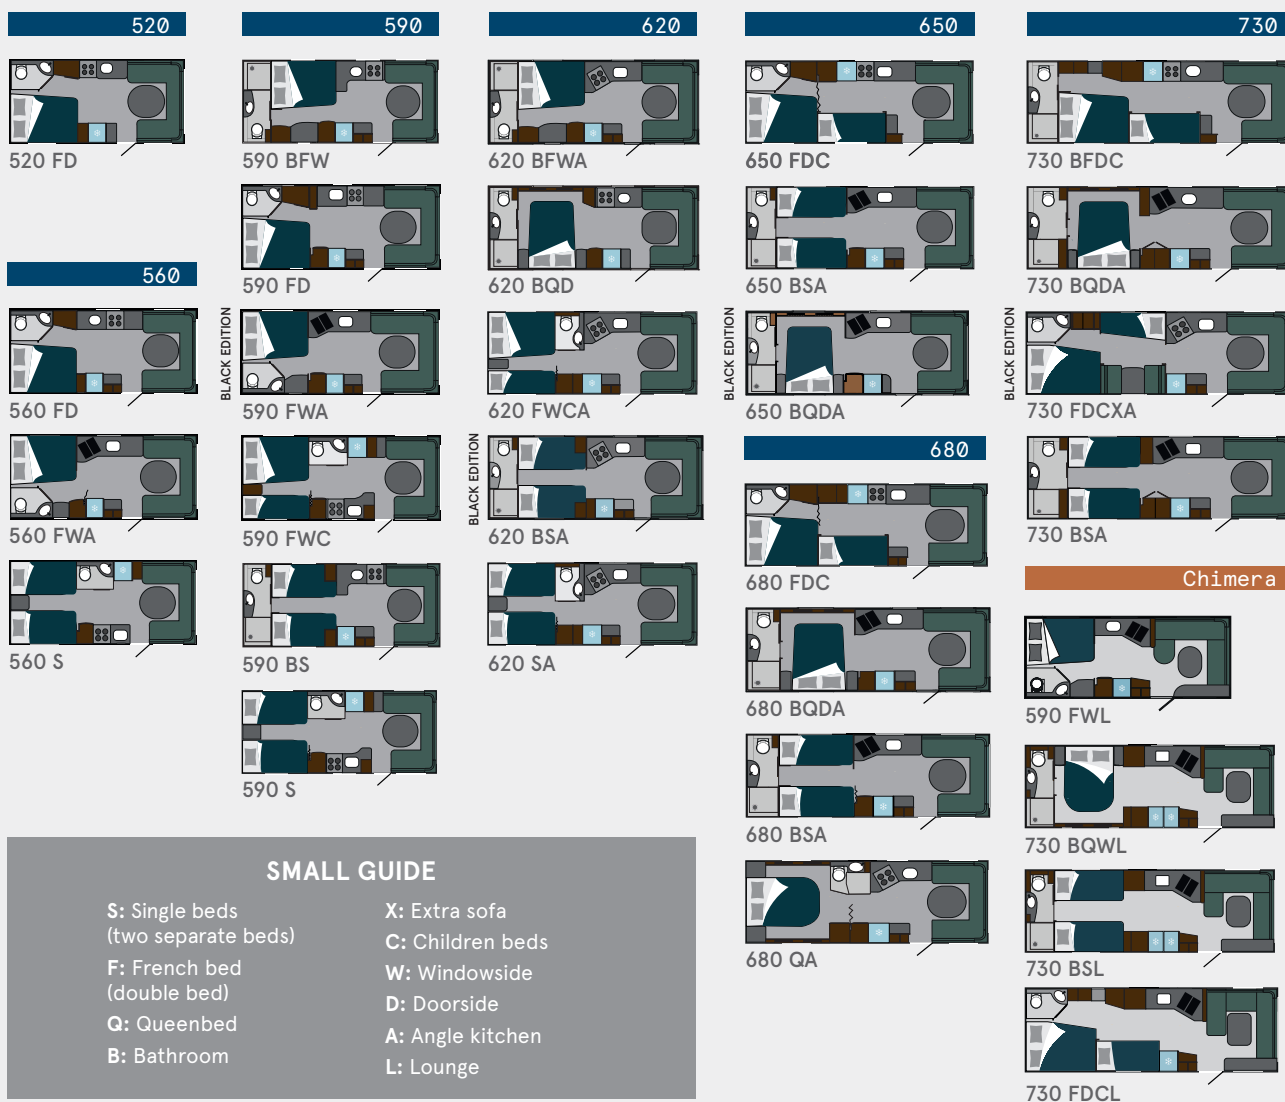

CHIMERA BY POLAR

This year's new model offers caravan living on an entirely new level. Exclusive, fully equipped, and available in four unique layouts specific to this model.

Floor plans 2025

TECHNICAL DATA

Applicable to all models:
 Exterior width: 251 cm.
 Exterior height: 277 cm.

	Length with drawbar	Length* exterior	Length interior	Unladen weight (incl. 20 l of water)	Gross weight	Living area	Beds	A-measurement tent	Axle**
520	717 cm	583 cm	507 cm	1500 kg	1600-2000 kg *	12,1 m ²	2 - 3	962	Single
560	771 cm	639 cm	563 cm	1600-1630 kg	1700-2000 kg *	13,4 m ²	2 - 5	1018	Single
590	799 cm	667 cm	591 cm	1650-1755 kg	1760-2000 kg *	14,1 m ²	2 - 5	1046	Single
620	827 cm	695 cm	619 cm	1670-1750 kg	1770-2000 kg *	14,7 m ²	2 - 5	1074	Single
650	855 cm	723 cm	647 cm	1780-1860 kg	1890-2000 kg *	15,4 m ²	2 - 5	1102	Tandem
680	879 cm	751 cm	675 cm	1870-1900 kg	2000-2650 kg	16,1 m ²	2 - 5	1130	Tandem
730	934 cm	807 cm	731 cm	1970-2150 kg	2120-2650 kg	17,4 m ²	2 - 6	1186	Tandem